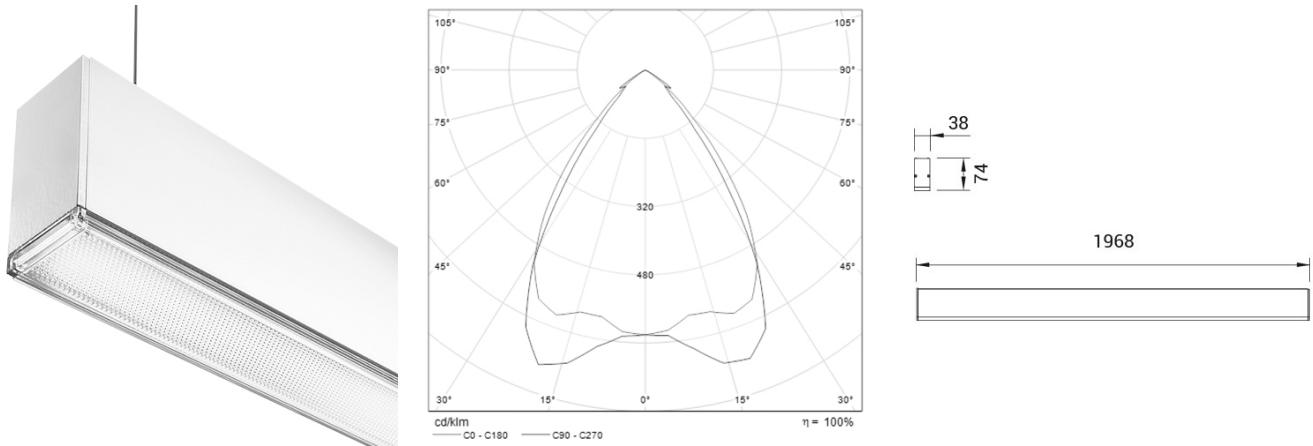

## BRIGHT DPL Low Power

Low power led module. Direct emission with Diamond Prism led diffuser.

CODE		FLUX	SIZE	CERTIFICATIONS
80DPL42K3D	42W 3000K	4062lm	1968mm	  